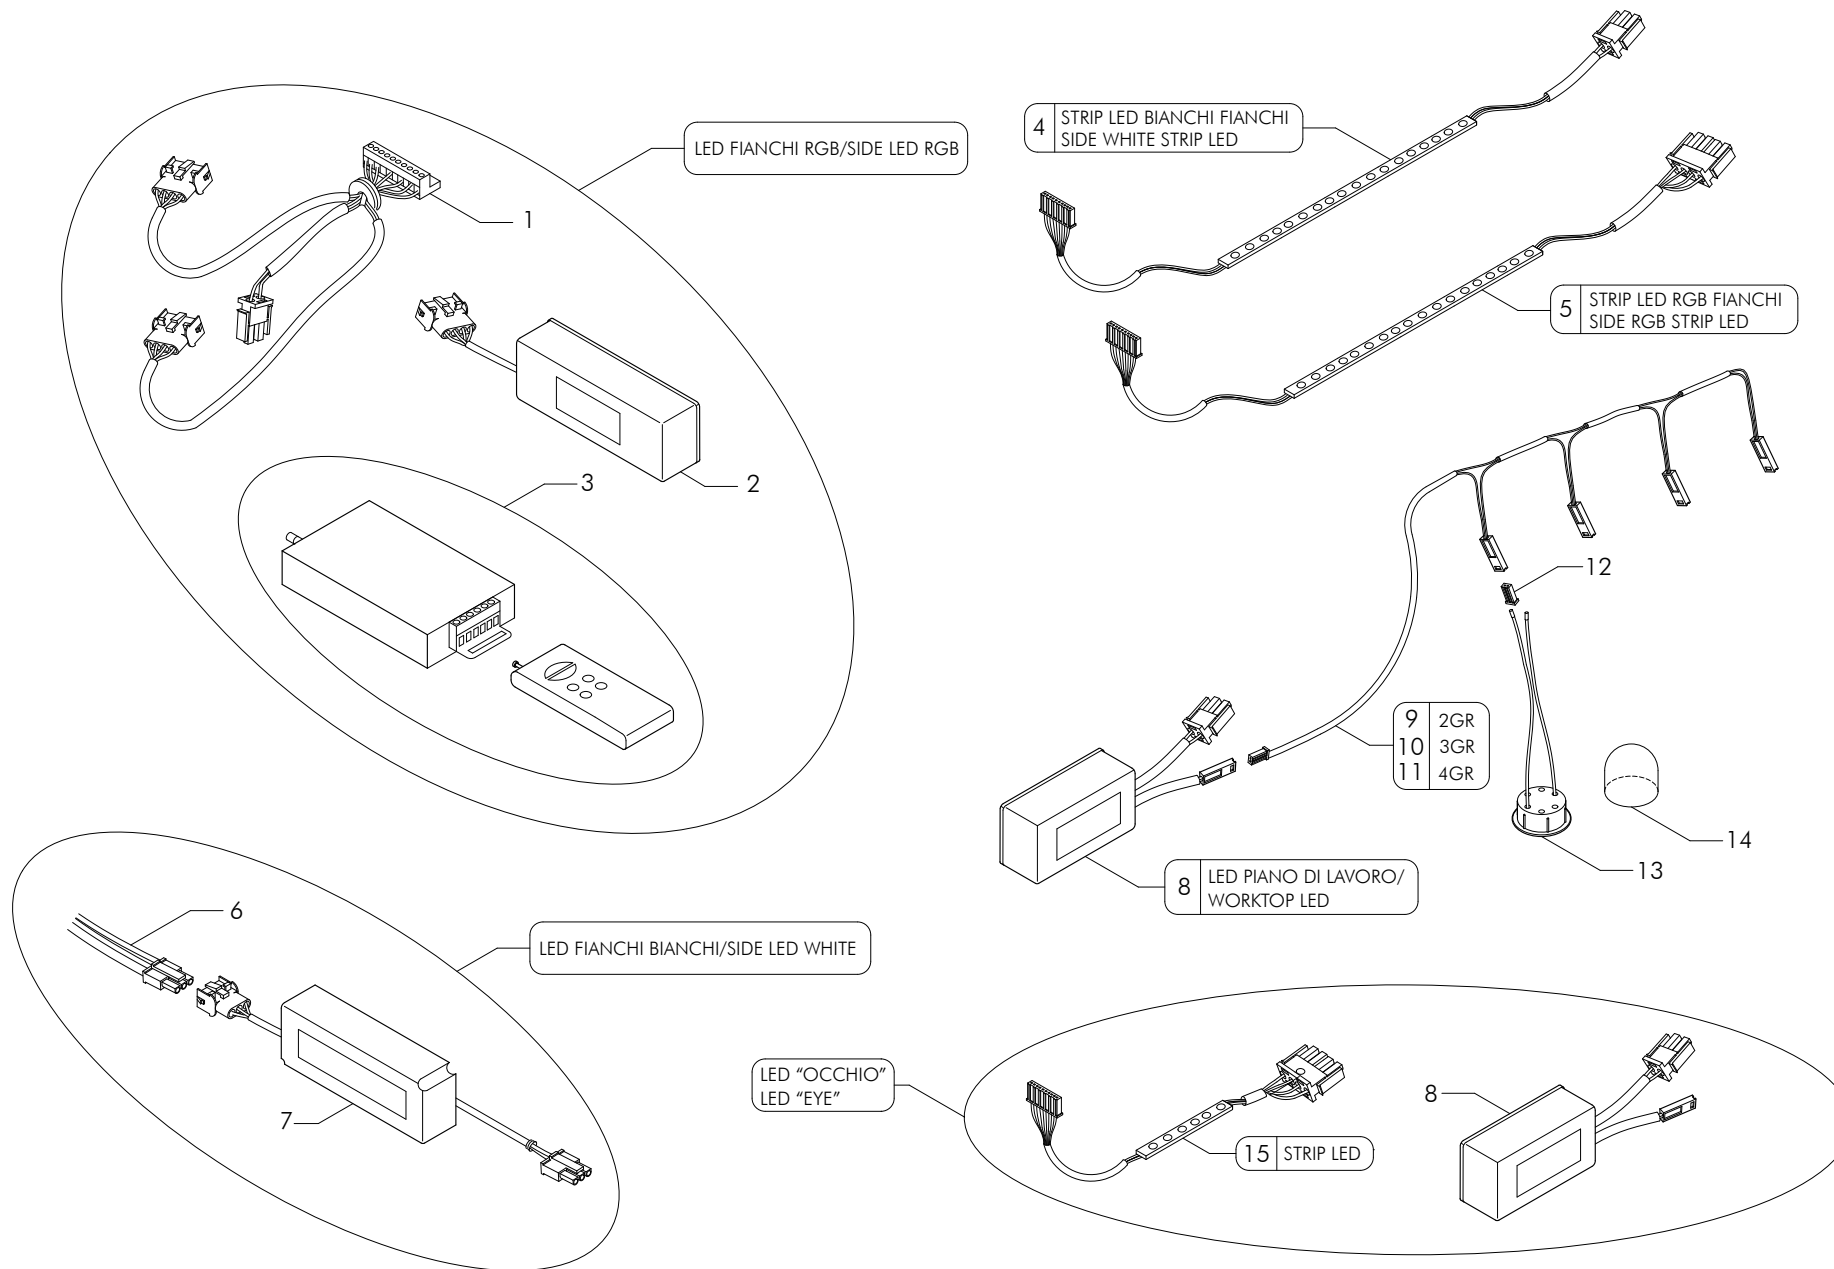

LED

Pos	Code	Denominazione - IT -	Denomination - EN -	Denomination - FR -	Denomination - DE -
1	22716022	CABLAGGIO CONTROLLER RGB UL	WIRING CONTROLLER RGB UL	CABLAGE CONTROLEUR RGB UL	ANSCHLUSS CONTROLLER RGB UL
2	18559016	ALIMENTATORE LED 12V	LED POWER UNIT	ALIMENTATION LED	LED NETZTEIL
3	18559017	CONTROLLER RF AUDIO	CONTROLLER RF AUDIO	CONTROLEUR RF AUDIO	REGLER RF AUDIO
4	18371191	STRIP LED CABLATO PER FIANCO AST-14-	SIDE LED STRIP AST-14-	BANDE DE LED COTE AST-14-	STREIFEN LED-SEITEN AST-14-
5	18371187	STRIP LED RGB CABLATO PER FIANCO AST-14-	SIDE RGB LED STRIP	BANDE DE LED RGB COTE AST-14-	STREIFEN LED RGB SEITEN
6	22716020	CABLAGGIO FIANCHI LED BIANCHI UL	SIDE PANEL CABLE LED WHITE	CABLE COTE LED BLANC	SEITE KABEL LED WHITE
7	18559006	ALIMENTATORE LED CABLATO	LED POWER UNIT	ALIMENTATION LED	LED NETZTEIL
8	18559015	ALIMENTATORE 100V-270V 350mA	POWER UNIT 100V-270V 350mA	ALIMENTATION 100V-270V 350mA	NETZTEIL 100V-270V 350mA
9	22716012	CABLAGGIO SPOT LED 2GR UL	LED CABLE 2GR	CABLE LED 2GR	KABEL LED 2GR
10	22716013	CABLAGGIO SPOT LED 3GR UL	LED CABLE 3GR	CABLE LED 3GR	KABEL LED 3GR
11	22716014	CABLAGGIO SPOT LED 4GR UL	LED CABLE 4GR	CABLE LED 4GR	KABEL LED 4GR
12	15037	CONNETTORE FEMMIMA 2VIE NERO	CONNECTOR FEMALE - 2 WAYS BLACK	CONNECTEUR FEMELLE 2V	FEMALE CONNECTOR
13	21040005	LAMPADA LED	LED LIGHT	LAMPE LED	LED LAMPE
14	15048503	CAPPUCCIO EPDM PER LED	HOOD	HOUSSE	HAUBE
15	18371188	STRIP 6 LED CABLATO COPERTURA GRUPPI AST-1	STRIP 6 LEDS WIRED COVERING GROUPS	STRIP 6 LEDS	STRIP 6 LEDS