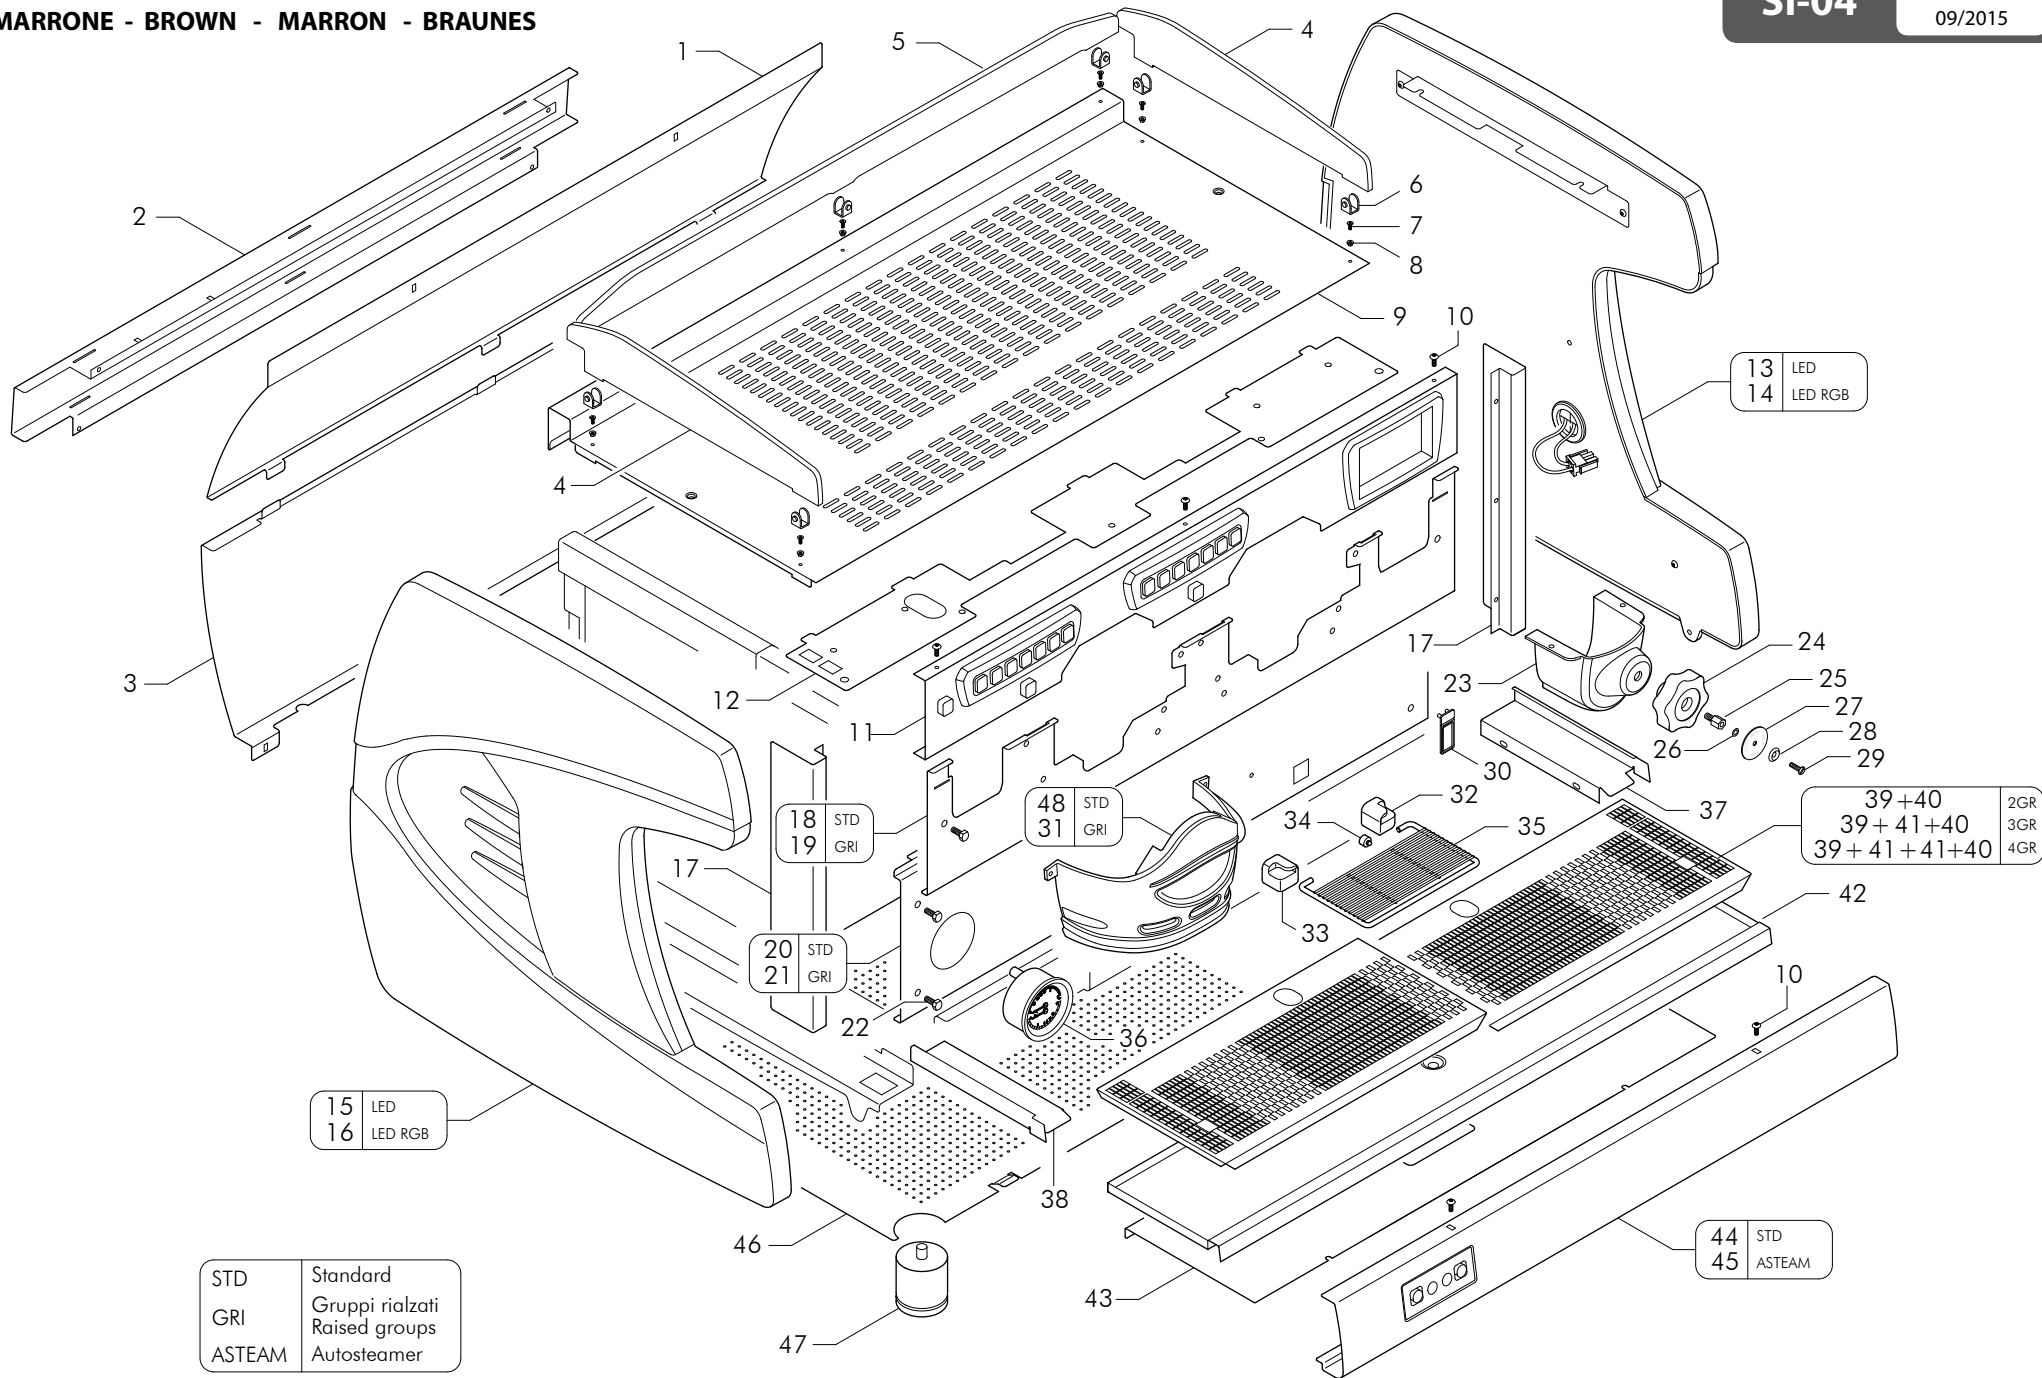

STD	Standard
GRI	Gruppi rialzati Raised groups
ASTEAM	Autosteamer