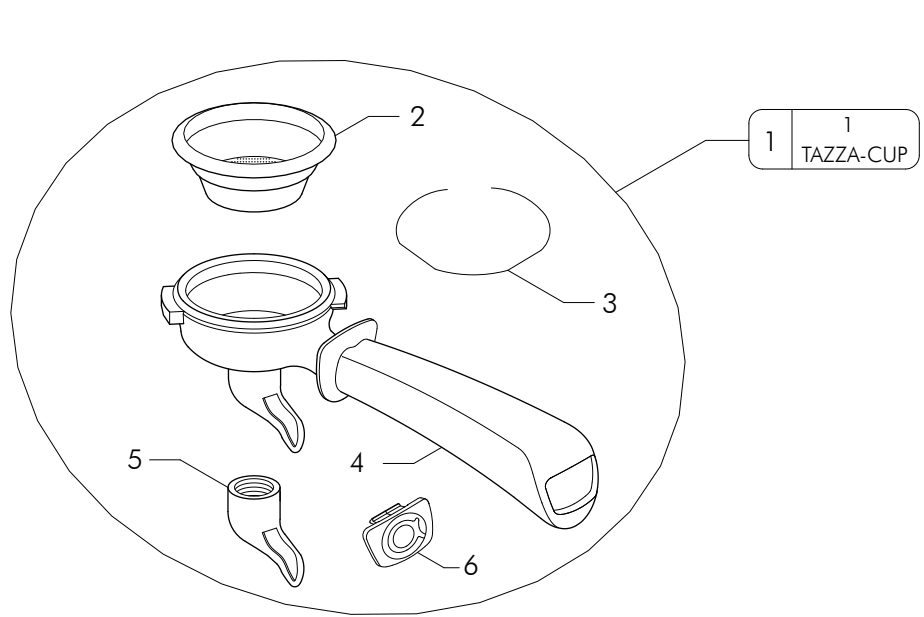

Pos	Cod.	Denominazione - IT -	Denomination - GB -	Denomination - FR -	Denomination - DE -
1	83270058R	ASSIEME PORTAFILTRO COPERTURA NERA 1 TAZZA	FILTERHOLDER 1 CUP D.58	ENSEMBLE PORTE-FILTRE 1 TASSE D.58	KIT FILTERHALTER EINZELAUSLAUF D.58
2	27142	FILTRO INOX 1 TAZZA E/61 H.24	E/61 1 CUP S.STEEL FILTER H.24	FILTRE INOX 1 TASSE E/61 H.24	EDELSTAHL-FILTER 1 TASSE E/61 H.24
3	27254	MOLLA FERMAFILTRO	FILTER CLAMP SPRING	RESSORT BLOCAGE-FILTRE	FILTERHALTEFEDER
4	27311200	PORTAFILTRO 1 TAZZA COPERTURA NERA SENZA T	FILTER HOLDER 1T BLACK COVER	PORTE-FILTRE 1T COUVERCLE NOIR	FILTER HALTER 1T SCHWARZE ABDECKUNG
5	27032001	BECCUCCIO 1 TAZZA	SPOUT 1 CUP	BEC 1 TASSE	AUSGUSS 1 TASSE
6	15263032	TAPPO MANOPOLA PORTAFILTRO ASTORIA	ASTORIA LOGO FOR FILTER HOLDER	LOGO ASTORIA POUR PORTE FILTRE	ASTORIA LOGO FUER FILTERHALTER
7	83270059R	ASSIEME PORTAFILTRO COP.NERA 2 TAZZE D.58	FILTERHOLDER 2 CUPS D.58	ENSEMBLE PORTE-FILTRE 2 TASSES D.58	KIT FILTERHALTER DOPPELAUSLAUF D.58
8	27171	FILTRO INOX 2 TAZZE H.24,5 E/61	E/61 2 CUPS S.STEEL FILTER H.24,5	FILTRE INOX 2 TASSES E/61 H.24,5	EDELSTAHL-FILTER 2 TASSEN E/61 H.24,5
9	27311201	PORTAFILTRO 2 TAZZE COPERTURA NERA SENZA T	ASTORIA FILTERHOLDER 2 CUPS BLACK	PORTE-FILTRE 2T COUVERCLE NOIR	FILTER HALTER 2T SCHWARZE ABDECKUNG
10	27042001	BECCUCCIO 2 TAZZE	SPOUT 2 CUPS	BEC 2 TASSES	AUSGUSS 2 TASSEN
11	27146	FILTRO INOX 1 TAZZA H.19,5	1 CUP STAINLESS STEEL FILTER H.19,5	FILTRE INOX 1 TASSE H.19,5	EDELSTAHL-FILTER 1 TASSE H.19,5
12	27176	FILTRO INOX 2 TAZZE H.22	2 CUP STAINLESS STEEL FILTER H.22	FILTRE INOX 2 TASSES H.22	EDELSTAHL-FILTER 2 TASSEN H.22
13	27173	FILTRO INOX 2 TAZZE CIECO	2 CUPS STAINLESS STEEL BLIND FILTER	FILTRE INOX 2 TASSES AVEUGLE	GESCHLOSSENER FILTER 2 TASSEN