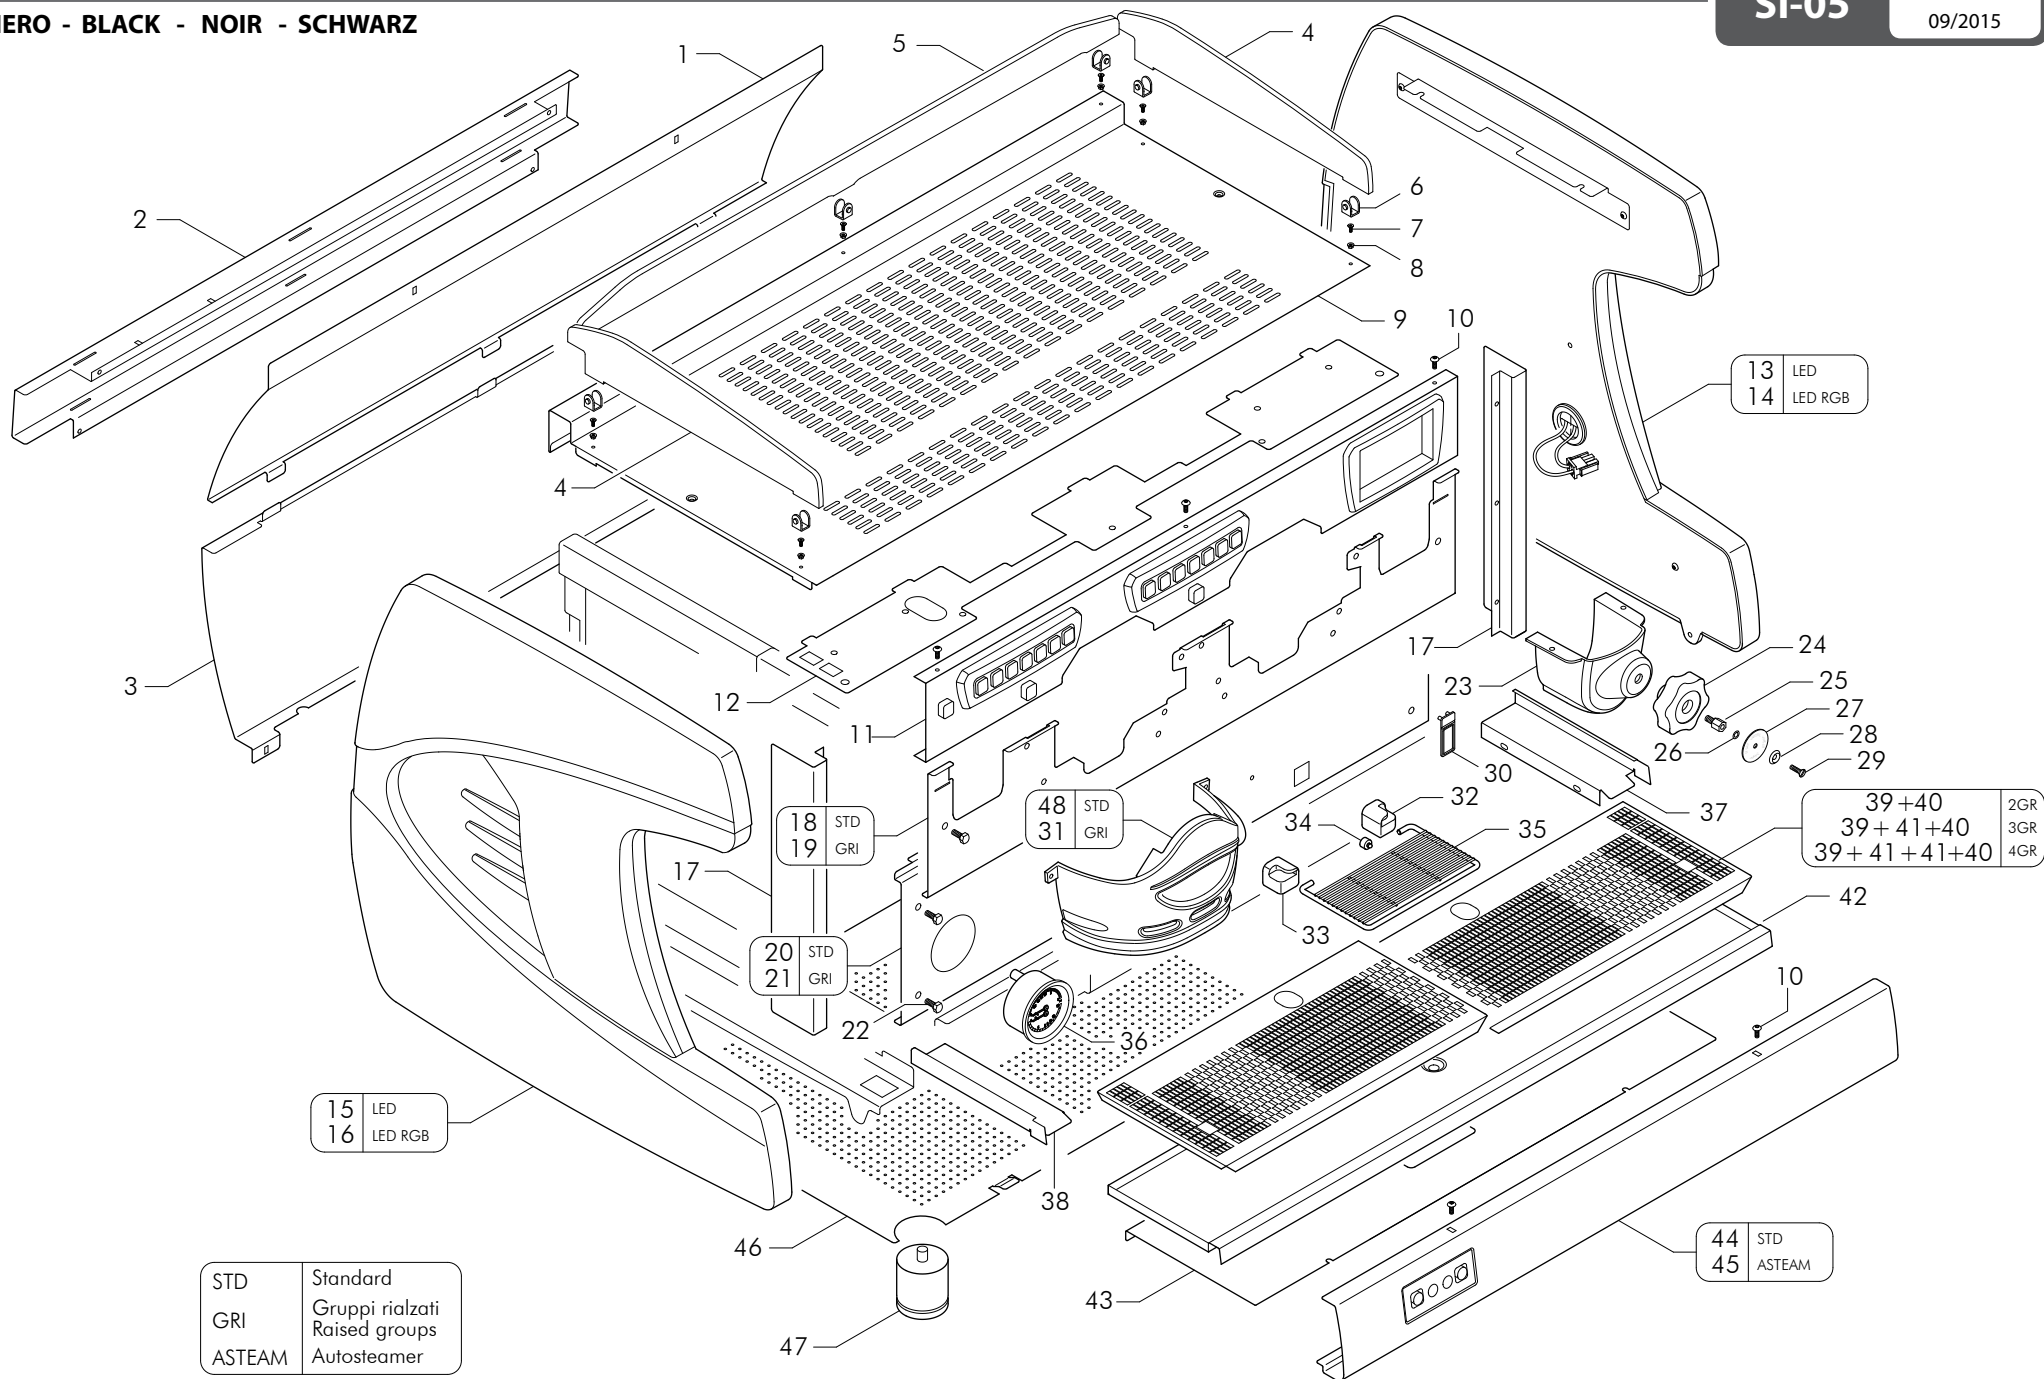

STD	Standard
GRI	Gruppi rialzati Raised groups
ASTEAM	Autosteamer