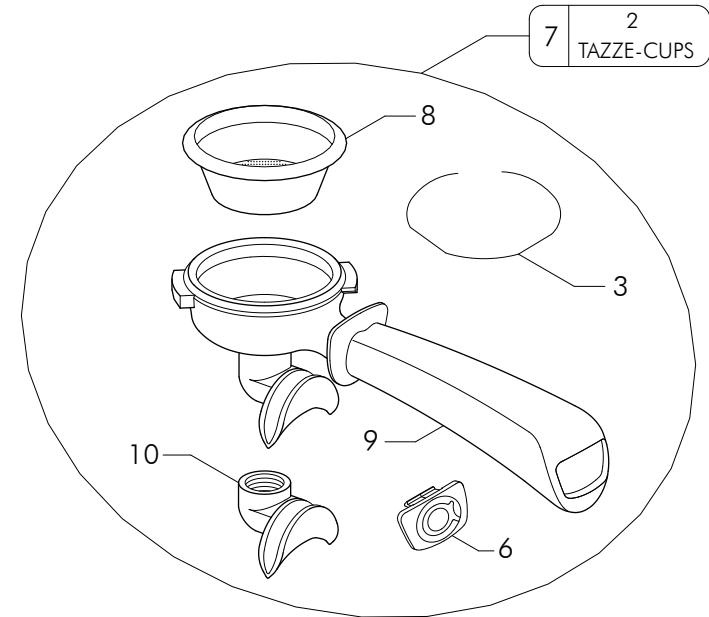

Pos	Cod.	Denominazione - IT -	Denomination - GB -	Denomination - FR -	Denomination - DE -
1	83270058R	ASSIEME PORTAFILTRO COPERTURA NERA 1 TAZZA	FILTERHOLDER 1 CUP D.58	ENSEMBLE PORTE-FILTRE 1 TASSE D.58	KIT FILTERHALTER EINZELAUSLAUF D.58
2	27142	FILTRO INOX 1 TAZZA E/61 H.24	E/61 1 CUP S.STEEL FILTER H.24	FILTRE INOX 1 TASSE E/61 H.24	EDELSTAHL-FILTER 1 TASSE E/61 H.24
3	27254	MOLLA FERMAFILTRO	FILTER CLAMP SPRING	RESSORT BLOCAGE-FILTRE	FILTERHALTEFEDER
4	27311200	PORTAFILTRO 1 TAZZA COPERTURA NERA SENZA T	FILTER HOLDER 1T BLACK COVER	PORTE-FILTRE 1T COUVERCLE NOIR	FILTER HALTER 1T SCHWARZE ABDECKUNG
5	27032001	BECCUCCIO 1 TAZZA	SPOUT 1 CUP	BEC 1 TASSE	AUSGUSS 1 TASSE
6	15263032	TAPPO MANOPOLA PORTAFILTRO ASTORIA	ASTORIA LOGO FOR FILTER HOLDER	LOGO ASTORIA POUR PORTE FILTRE	ASTORIA LOGO FUER FILTERHALTER
7	83270059R	ASSIEME PORTAFILTRO COP.NERA 2 TAZZE D.58	FILTERHOLDER 2 CUPS D.58	ENSEMBLE PORTE-FILTRE 2 TASSES D.58	KIT FILTERHALTER DOPPELAUSLAUF D.58
8	27171	FILTRO INOX 2 TAZZE H.24,5 E/61	E/61 2 CUPS S.STEEL FILTER H.24,5	FILTRE INOX 2 TASSES E/61 H.24,5	EDELSTAHL-FILTER 2 TASSEN E/61 H.24,5
9	27311201	PORTAFILTRO 2 TAZZE COPERTURA NERA SENZA T	ASTORIA FILTERHOLDER 2 CUPS BLACK	PORTE-FILTRE 2T COUVERCLE NOIR	FILTER HALTER 2T SCHWARZE ABDECKUNG
10	27042001	BECCUCCIO 2 TAZZE	SPOUT 2 CUPS	BEC 2 TASSES	AUSGUSS 2 TASSEN
11	27146	FILTRO INOX 1 TAZZA H.19,5	1 CUP STAINLESS STEEL FILTER H.19,5	FILTRE INOX 1 TASSE H.19,5	EDELSTAHL-FILTER 1 TASSE H.19,5
12	27176	FILTRO INOX 2 TAZZE H.22	2 CUP STAINLESS STEEL FILTER H.22	FILTRE INOX 2 TASSES H.22	EDELSTAHL-FILTER 2 TASSEN H.22
13	27173	FILTRO INOX 2 TAZZE CIECO	2 CUPS STAINLESS STEEL BLIND FILTER	FILTRE INOX 2 TASSES AVEUGLE	GESCHLOSSENER FILTER 2 TASSEN